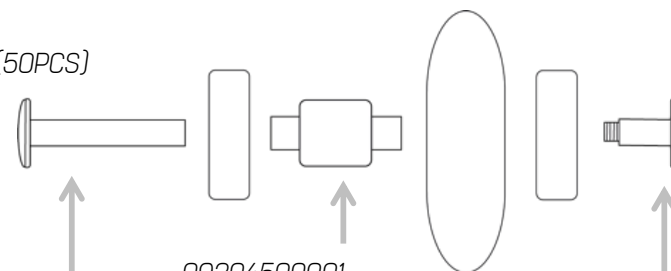

068W0500000
BRAKE PAD STD (1PCS)
09207700100
(S)BRAKE PAD BOX (50PCS)

09202600001
WHEEL AXLES MICRO/SPTFIRE (9PCS)

09204500001
BEAR.SPACERS ALU 6MM JR (8PCS)

86B0751530-NJ02	MICROBLADE		
86B0751530-ND01	MICROBLADE		
86B0751530-NK02	MICROBLADE	86B0751550-ND01	MICROBLADE COMBO
86B0751530-NF01	MICROBLADE	86B0751550-NJ02	MICROBLADE COMBO