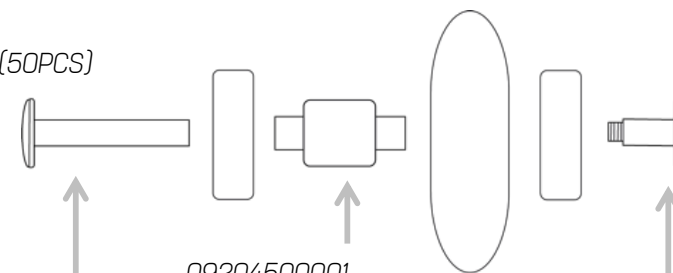

09202600001
WHEEL AXLES MICRO/SPTFIRE (9PCS)

09204500001
BEAR.SPACERS ALU 6MM JR (8PCS)

86B0751530-NJ02	MICROBLADE		
86B0751530-ND01	MICROBLADE		
86B0751530-NK02	MICROBLADE	86B0751550-ND01	MICROBLADE COMBO
86B0751530-NF01	MICROBLADE	86B0751550-NJ02	MICROBLADE COMBO