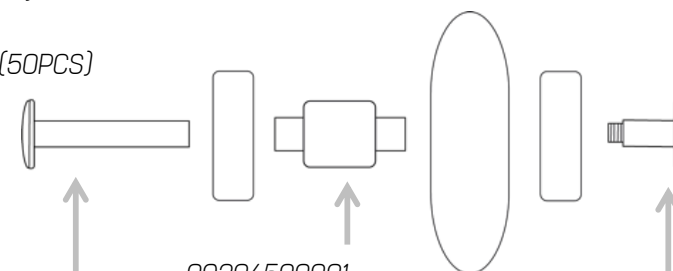

09202600001

WHEEL AXLES MICRO/SPTFIRE (9PCS)

09204500001

BEAR.SPACERS ALU 6MM JR (8PCS)

86B0751540-ND02 MICROBLADE SL

86B0751540-NG01 MICROBLADE SL

86B0751540-NC01 MICROBLADE SL

86B0751540-NF02 MICROBLADE SL