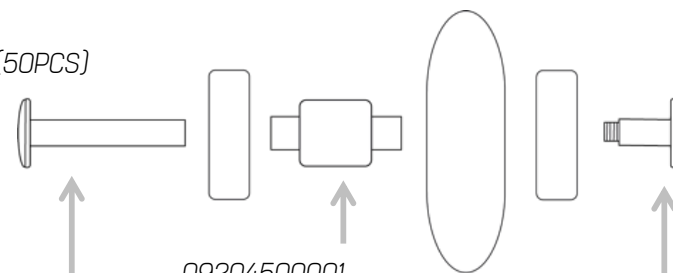

MAX
3x80mm
4x72mm

MISCELLANEOUS

068Z0100007 - BLADETOOL PRO

068Z0300394 - BLADETOOL

09303900001
(S)BRAKE SUPP.MICRO/SPTFIRE18 (1PC)

09203800001
(S)BRAKE AXLE COMP.FRAME(10PCS)

068W0500000
BRAKE PAD STD (1PCS)
09207700100
(S)BRAKE PAD BOX (50PCS)