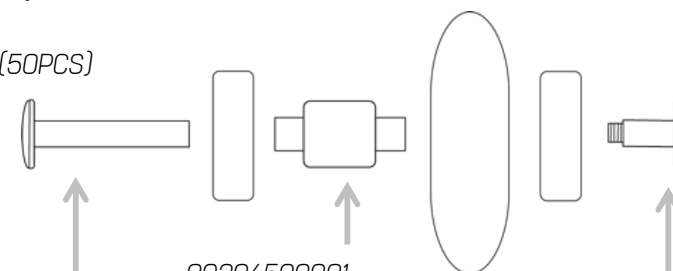

MAX
3x80mm
4x72mm

MISCELLANEOUS

068Z0100007 - BLADETOOL PRO

068Z0300394 - BLADETOOL

09303900001
(S)BRAKE SUPP.MICRO/SPTFIRE18 (1PC)

09203800001
(S)BRAKE AXLE COMP.FRAME(10PCS)

068W0500000
BRAKE PAD STD (1PCS)
09207700100
(S)BRAKE PAD BOX (50PCS)