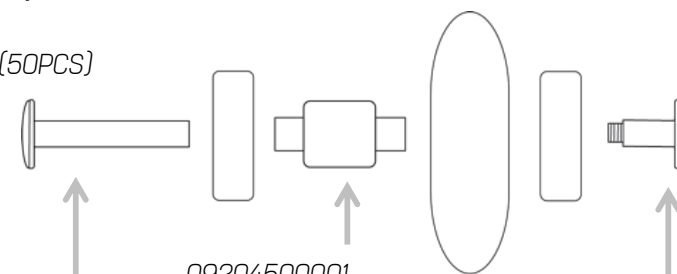

MAX
3x80mm
4x72mm

MISCELLANEOUS

068Z0100007 - BLADETOOL PRO

068Z0300394 - BLADETOOL

09303900001
(S)BRAKE SUPP.MICRO/SPTFIRE18 (1PC)

09203800001
(S)BRAKE AXLE COMP.FRAME(10PCS)

068W0500000
BRAKE PAD STD (1PCS)
09207700100
(S)BRAKE PAD BOX (50PCS)