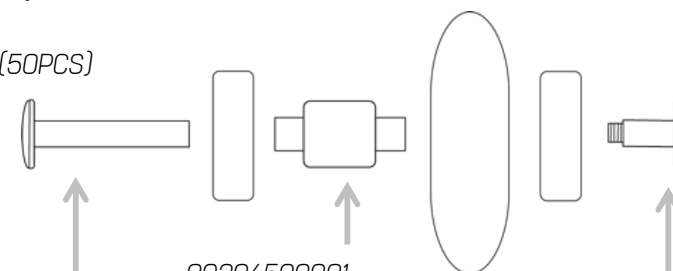

MAX
3x80mm
4x72mm

MISCELLANEOUS

068Z0100007 - BLADETOOL PRO

068Z0300394 - BLADETOOL

09303900001
(S)BRAKE SUPP.MICRO/SPTFIRE18 (1PC)

068W0500000
BRAKE PAD STD (1PCS)
09207700100
(S)BRAKE PAD BOX (50PCS)

09203800001
(S)BRAKE AXLE COMP.FRAME(10PCS)