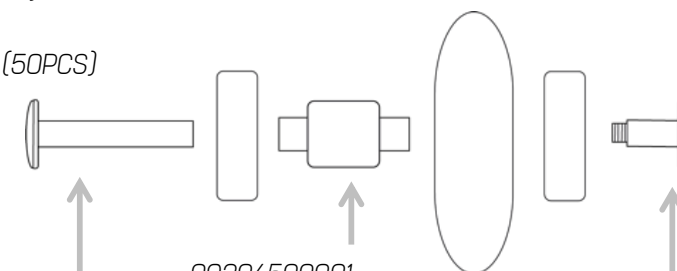

09202600001

WHEEL AXLES MICRO/SPTFIRE (9PCS)

09204500001

BEAR.SPACERS ALU 6MM JR (8PCS)

86B0751520-NG02 MICROBLADE XT

86B0751520-NG03 MICROBLADE XT