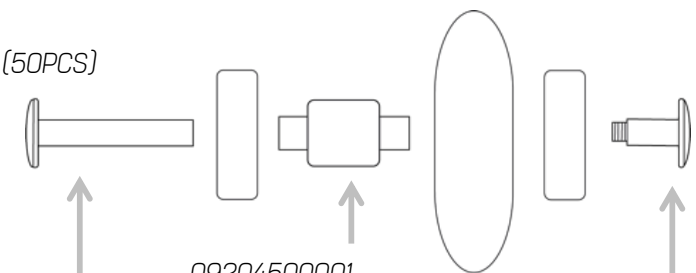

MAX
3x80mm
4x72mm

MISCELLANEOUS

068Z0100007 - BLADETOOL PRO

068Z0300394 - BLADETOOL

09303900001
(S)BRAKE SUPP.MICRO/SPTFIRE18 (1PC)

09203800001
(S)BRAKE AXLE COMP.FRAME(10PCS)

068W0500000
BRAKE PAD STD (1PCS)
09207700100
(S)BRAKE PAD BOX (50PCS)