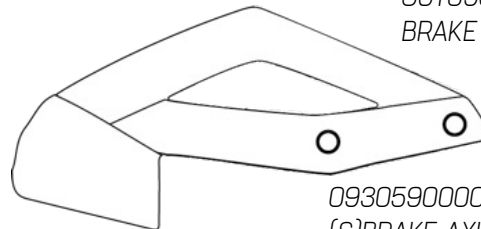

09308500100
 (S)CUFF BUCKLE APEX (5PRS)
 [2 SIZES 185, 235]

09308600100
 (S)45°BUCKLE APEX (5PRS)
 [2 SIZES 185, 235]

09308700100
 APEX LACES 90cm/35.4" [185-230]
 09308800100
 APEX LACES 110cm/43.3" [235]

067V0900100
 231 FRAME 3x84/4x76 (1PR)
 067V1000100
 219 FRAME 3x80/4x72 (1PR)

MAX
 4x68mm
 3X76mm

MAX
 3x80mm
 4x72mm

MAX
 3x84mm
 4x76mm

BLACK

- 06655600100 WHEELS 68/80A (4PCS) APEX
- 06655700100 WHEELS 72/80A (4PCS) APEX
- 06655800100 WHEELS 76/80A (4PCS) APEX

MISCELLANEOUS
 068Z0100007 – BLADETOOL PRO
 068Z0300394 – BLADETOOL

86T0950010-N001
 BRAKE SUPPORT APEX 3WD 2.0 (1PC))

09305900001
 (S)BRAKE AXLE APEX (10PCS)

068W0500000
 BRAKE PAD STD (1PCS)
 09207700100
 (S)BRAKE PAD BOX (50PCS)