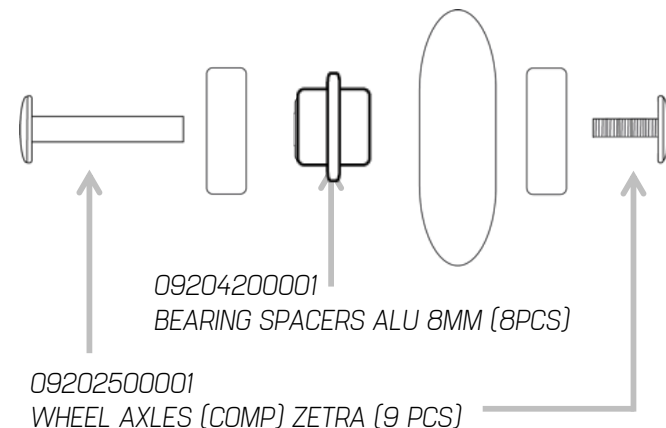

09205000001
 (S)ZETRA. CUFF BUCKLE (5PRS)
 Add sizes

09307800001
 (S)ZETRA. CUFF BUCKLE XL (5PRS)
 Not a stock size, only used for special requests

06953500080
 80mm/SG7 WHEEL/BEARING XT
 06953200080
 80mm/84A WHEELS XT (8PCS)
 06635800100
 HYDROGEN 80/85A (6PCS)

06228600000
 TWINCAM ILQ-7 PLUS BEARINGS
 06228500000, 06228500T78
 TWINCAM ILQ-9 PRO BEARINGS

**MAX
 4x80mm**

MISCELLANEOUS
 068Z0100007-BLADETOOL PRO
 068Z0300394 - BLADETOOL

09302700001
 BRAKE SUPPORT COMPOSITE
 (1PC)

09203900001
 (S)BRAKE AXLE ZETRA/SPIRIT
 (10PCS)

09212200001
 (S)BRAKE ASSEM WASH
 ZETRA/SPIRIT(50PCS)

09212300001
 (S)AXLE WASHER
 ZETRA/SPIRIT (50PCS)

068W0500000
 BRAKE PAD STD (1PCS)
 09207700100
 (S)BRAKE PAD BOX (50PCS)