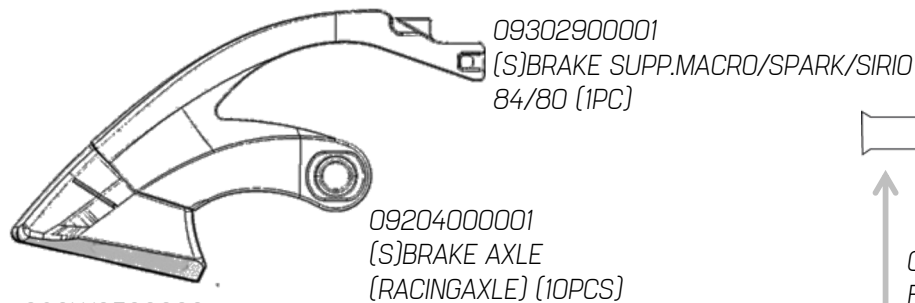

09302900001
(S)BRAKE SUPP.MACRO/SPARK/SIRIO
84/80 (1PC)

09204000001
(S)BRAKE AXLE
(RACINGAXLE) (10PCS)

068W0500000
BRAKE PAD STD (1PCS)
09207700100
(S)BRAKE PAD BOX (50PCS)