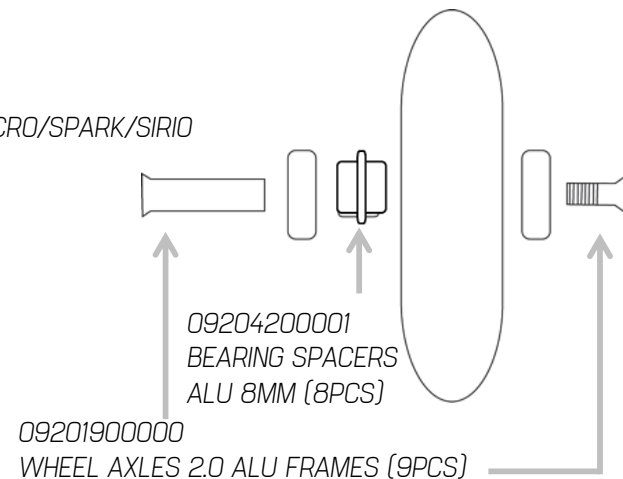

09310000100
 (S) INSOLE MACROBLADE PSI (1PR)

09311400001
 (S)MACRO NYLON BUCKLE (5PRS) size 230 & 250 (250+)

06953500080
 80mm/SG7 WHEEL/BEARING XT
 06953200080
 80mm/84A WHEELS XT (8PCS)
 06635700100
 HYDROGEN 84/85A (6PCS)
 06635800100
 HYDROGEN 80/85A (6PCS)

06228600000
 TWINCAM ILQ-7 PLUS BEARINGS
 06228500000, 06228500T78
 TWINCAM ILQ-9 PRO BEARINGS

**MAX
 4x84mm**

MISCELLANEOUS
 068Z0100007-BLADETOOL PRO
 068Z0300394 - BLADETOOL

09302900001
 (S)BRAKE SUPP.MACRO/SPARK/SIRIO
 84/80 (1PC)

09204000001
 (S)BRAKE AXLE
 (RACINGAXLE) (10PCS)

068W0500000
 BRAKE PAD STD (1PCS)
 09207700100
 (S)BRAKE PAD BOX (50PCS)

09204200001
 BEARING SPACERS
 ALU 8MM (8PCS)

09201900000
 WHEEL AXLES 2.0 ALU FRAMES (9PCS)