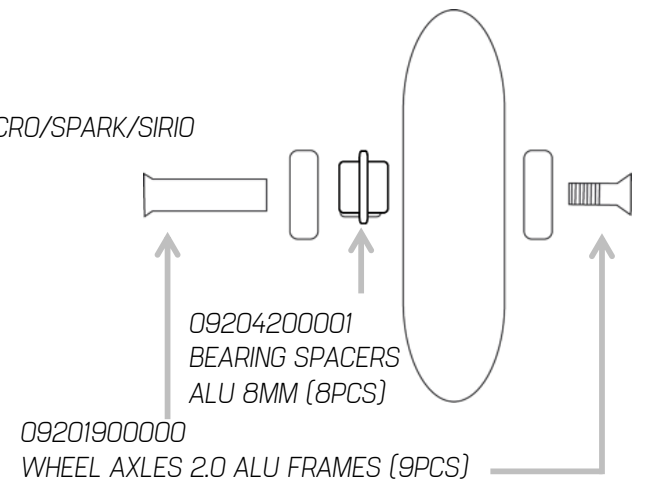

09310000100
 (S) INSOLE MACROBLADE PSI (1PR)

09311400001
 (S)MACRO NYLON BUCKLE (5PRS) size 230 & 250 (250+)

06953500080
 80mm/SG7 WHEEL/BEARING XT
 06953200080
 80mm/84A WHEELS XT (8PCS)
 06635700100
 HYDROGEN 84/85A (6PCS)
 06635800100
 HYDROGEN 80/85A (6PCS)

06228600000
 TWINCAM ILQ-7 PLUS BEARINGS
 06228500000, 06228500T78
 TWINCAM ILQ-9 PRO BEARINGS

**MAX
 4x84mm**

MISCELLANEOUS
 068Z0100007-BLADETOOL PRO
 068Z0300394 - BLADETOOL

09302900001
 (S)BRAKE SUPP.MACRO/SPARK/SIRIO
 84/80 (1PC)

09204000001
 (S)BRAKE AXLE
 (RACINGAXLE) (10PCS)

068W0500000
 BRAKE PAD STD (1PCS)
 09207700100
 (S)BRAKE PAD BOX (50PCS)

09204200001
 BEARING SPACERS
 ALU 8MM (8PCS)

09201900000
 WHEEL AXLES 2.0 ALU FRAMES (9PCS)