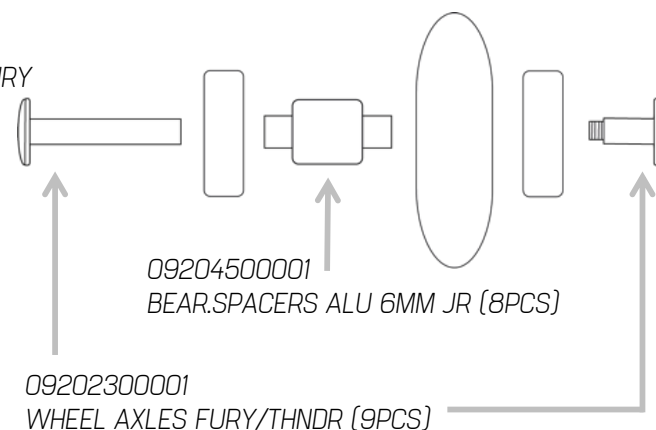

09308000100
 (S)CUFF BUCKLE FURY/THNDR (5PR)

06950900000
 WHEELKIT 72mm/80A + SG5
 06951000000
 WHEELKIT 76mm/80A + SG5

06130000101
 MOONBEAMS LED WHEELS
 72/82A (4PCS)

**MAX
 4x76mm**

MISCELLANEOUS

068Z0100007 - BLADETOOL PRO

068Z0300394 - BLADETOOL

069P03007Y9

SKATE GEAR JUNIOR 3 PACK

069P0200100

SKATE GEAR JUNIOR 3 PACK

07373500800	FURY
073735003C1	FURY
07373600T1C	FURY COMBO
07373600741	FURY COMBO

09306900100
 (S) BRAKE SUPPORT FURY
 v2 (1PC)

09203700001
 (S)BRAKE AXLE
 FURY/THNDR (10PCS)

068W0500000
 BRAKE PAD STD (1PCS)

09207700100
 (S)BRAKE PAD BOX (50PCS)

09204500001
 BEAR.SPACERS ALU 6MM JR (8PCS)

09202300001
 WHEEL AXLES FURY/THNDR (9PCS)