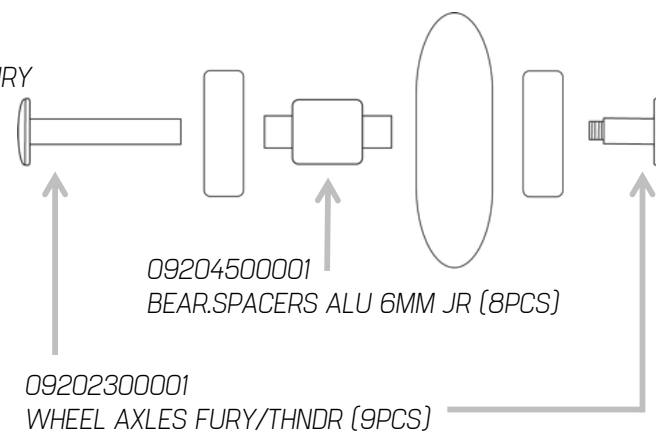

09308000100
[S]CUFF BUCKLE FURY/THNDR (5PR)

06950900000
WHEELKIT 72mm/80A + SG5
06951000000
WHEELKIT 76mm/80A + SG5

06130000101
MOONBEAMS LED WHEELS
72/82A (4PCS)

**MAX
4x76mm**

MISCELLANEOUS

068Z0100007 - BLADETOOL PRO

068Z0300394 - BLADETOOL

069P03007Y9

SKATE GEAR JUNIOR 3 PACK

069P0200100

SKATE GEAR JUNIOR 3 PACK

07373500800	FURY
073735003C1	FURY
07373600T1C	FURY COMBO
07373600741	FURY COMBO

09306900100
[S] BRAKE SUPPORT FURY
v2 (1PC)

09203700001
[S]BRAKE AXLE
FURY/THNDR (10PCS)

068W0500000
BRAKE PAD STD (1PCS)

09207700100
[S]BRAKE PAD BOX (50PCS)

09204500001
BEAR.SPACERS ALU 6MM JR (8PCS)

09202300001
WHEEL AXLES FURY/THNDR (9PCS)