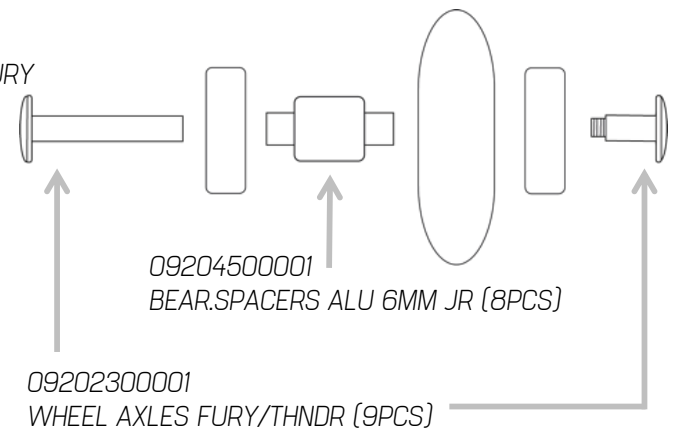

09308000100  
(S)CUFF BUCKLE FURY/THNDR (5PR)

06950900000  
WHEELKIT 72mm/80A + SG5  
06951000000  
WHEELKIT 76mm/80A + SG5

06130000101  
MOONBEAMS LED WHEELS  
72/82A (4PCS)

**MAX  
4x76mm**

**MISCELLANEOUS**

068Z0100007 - BLADETOOL PRO

068Z0300394 - BLADETOOL

069P03007Y9

SKATE GEAR JUNIOR 3 PACK

069P0200100

SKATE GEAR JUNIOR 3 PACK

<b>07373500800</b>	<b>FURY</b>
<b>073735003C1</b>	<b>FURY</b>
<b>07373600T1C</b>	<b>FURY COMBO</b>
<b>07373600741</b>	<b>FURY COMBO</b>

09306900100  
(S) BRAKE SUPPORT FURY  
v2 (1PC)

09203700001  
(S)BRAKE AXLE  
FURY/THNDR (10PCS)

068W0500000  
BRAKE PAD STD (1PCS)

09207700100  
(S)BRAKE PAD BOX (50PCS)

09204500001  
BEAR.SPACERS ALU 6MM JR (8PCS)

09202300001  
WHEEL AXLES FURY/THNDR (9PCS)