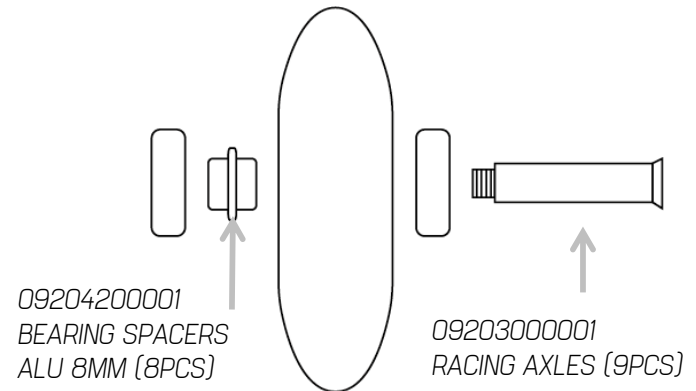

MISCELLANEOUS
068Z0100007 - BLADETOOL PRO
068Z0300394 - BLADETOOL

09400500001 (S)FRAME BOLTS TWSTR/LIGHT(4PCS)
86T0940030-B015 LIGHTNING SHOCK ABSORBER (1PR)

09307600001 (S)BRAKE SUPPORT RB CRUISER (1PC)

068W0500000 BRAKE PAD STD (1PCS)
09207700100 (S)BRAKE PAD BOX (50PCS)

09204000001 (S)BRAKE AXLE (RACINGAXLE) (10PCS)

073726001A1 LIGHTNING
07372400100 LIGHTNING W