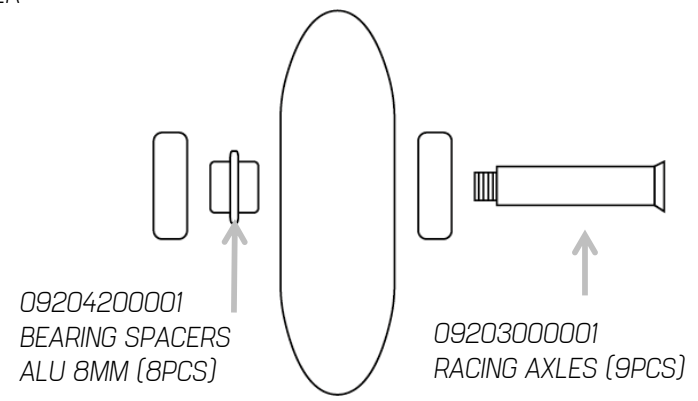

MISCELLANEOUS
068Z0100007 - BLADETOOL PRO
068Z0300394 - BLADETOOL

09400500001 (S)FRAME BOLTS TWSTR/LIGHT(4PCS)
86T0940030-B015 LIGHTNING SHOCK ABSORBER (1PR)

09307600001 (S)BRAKE SUPPORT RB CRUISER (1PC)

068W0500000 BRAKE PAD STD (1PCS)
09207700100 (S)BRAKE PAD BOX (50PCS)

09204000001 (S)BRAKE AXLE (RACINGAXLE) (10PCS)

073726001A1 LIGHTNING
07372400100 LIGHTNING W