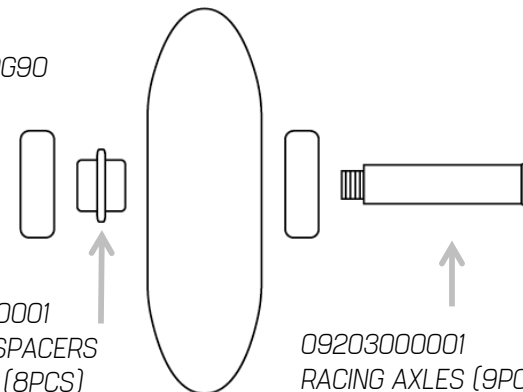

MISCELLANEOUS

068Z0100007 – BLADETOOL PRO

068Z0300394 – BLADETOOL

09400500001 (S)FRAME BOLTS TWSTR/LIGHT(4PCS)
86T0940030-B015 LIGHTNING SHOCK ABSORBER (1PR)

068W0500000 BRAKE PAD STD (1PCS)
09207700100 (S)BRAKE PAD BOX (50PCS)

09302000001 BRAKE SUPP.RBXL/MAXEDG90 LO-BAL 84/90(1PC)

09204000001 (S)BRAKE AXLE (RACINGAXLE) (10PCS)

09204200001 BEARING SPACERS ALU 8MM (8PCS)

09203000001 RACING AXLES (9PCS)

073725009U1 LIGHTNING 90
07372200078 LIGHTNING 90 W