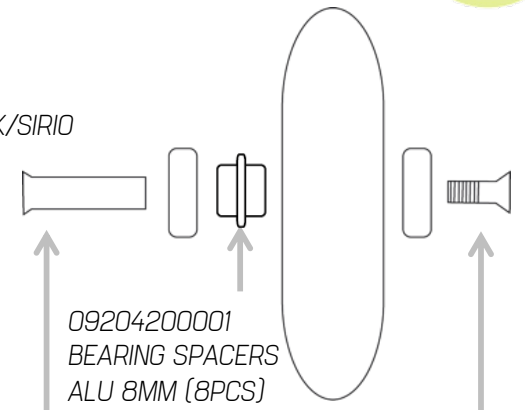

09310000100
(S) INSOLE MACROBLADE PSI (1PR)

09310100100
(S) FOOTBOARD SIZER (1PR)

09311400001
(S) MACRO NYLON BUCKLE (5PRS) size 230 & 250 (250+)

09312000100
(S) BOA M4 (1PR)

06953100080
84mm/SG7 WHEEL/BEARING XT
06953400080
84mm/84A WHEELS XT (8PCS)
06635700100
HYDROGEN 84/85A (6PCS)

06228600000
TWINCAM ILQ-7 PLUS BEARINGS
06228500T78
TWINCAM ILQ-9 PRO BEARINGS

**MAX
4x84mm**

MISCELLANEOUS

068Z0100007 - BLADETOOL PRO

068Z0300394 - BLADETOOL

09302900001
(S) BRAKE SUPP. MACRO/SPARK/SIRIO
84/80 (1PC)

09204000001
(S) BRAKE AXLE
(RACING AXLE) (10PCS)

068W0500000
BRAKE PAD STD (1PCS)
09207700100
(S) BRAKE PAD BOX (50PCS)

09204200001
BEARING SPACERS
ALU 8MM (8PCS)

09201900000
WHEEL AXLES 2.0 ALU FRAMES (9PCS)