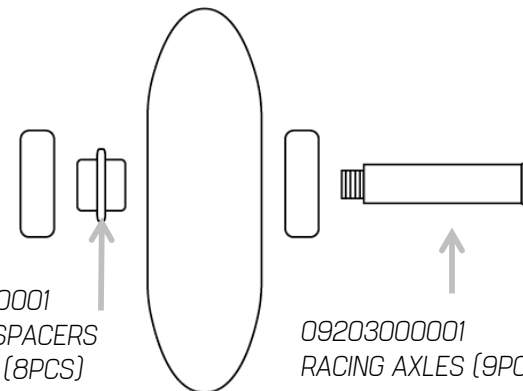

09400500001

(S)FRAME BOLTS TWSTR/LIGHT(4PCS)

09302600001
BRAKE SUPP. TWISTER EDGE (1PC)

09204000001
(S)BRAKE AXLE
(RACINGAXLE) (10PCS)

068W0500000
BRAKE PAD STD (1PCS)
09207700100
(S)BRAKE PAD BOX (50PCS)