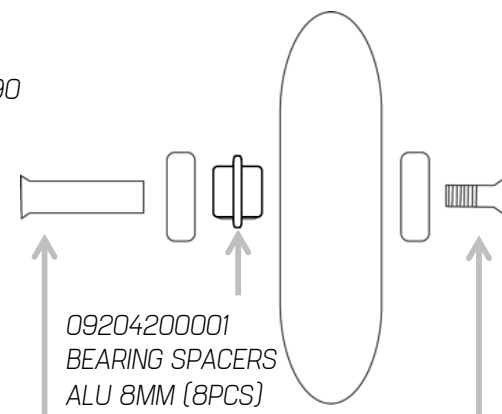

**MAX
4x90mm**

MISCELLANEOUS

- 068Z0100007 - BLADETOOL PRO
- 068Z0300394 - BLADETOOL

09302000001
BRAKE SUPP.RBXL/MAXEDG90
LO-BAL 84/90(1PC)

09204000001
(S) BRAKE AXLE
(RACING AXLE) (10PCS)

068W0500000
BRAKE PAD STD (1PCS)
09207700100
(S) BRAKE PAD BOX (50PCS)

09204200001
BEARING SPACERS
ALU 8MM (8PCS)

09201900000
WHEEL AXLES 2.0 ALU FRAMES (9PCS)

07100400K47 MACROBLADE 90
07100500A06 MACROBLADE 90 W