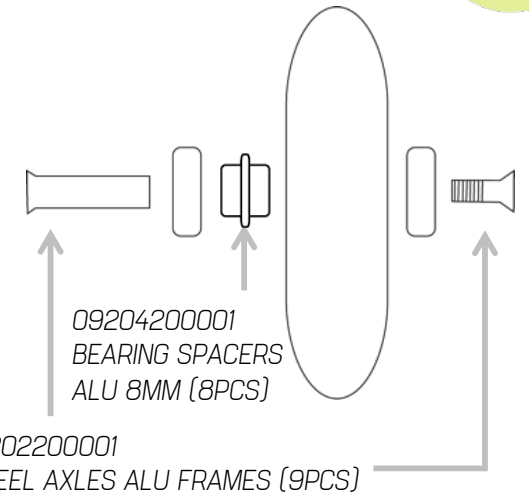

MAX
3x100mm

MISCELLANEOUS

068Z0100007-BLADE TOOL PRO

068Z0300394 - BLADE TOOL

09303800001
(S)BRAKE SUPP.3WD
E2/MACRO/SIRIO (1PC)

09204000001
(S)BRAKE AXLE
(RACINGAXLE) (10PCS)

068W0500000
BRAKE PAD STD (1PCS)

09207700100
(S)BRAKE PAD BOX (50PCS)

07100200S25 MACROBLADE 100 3WD

07100300V13 MACROBLADE 100 3WD W