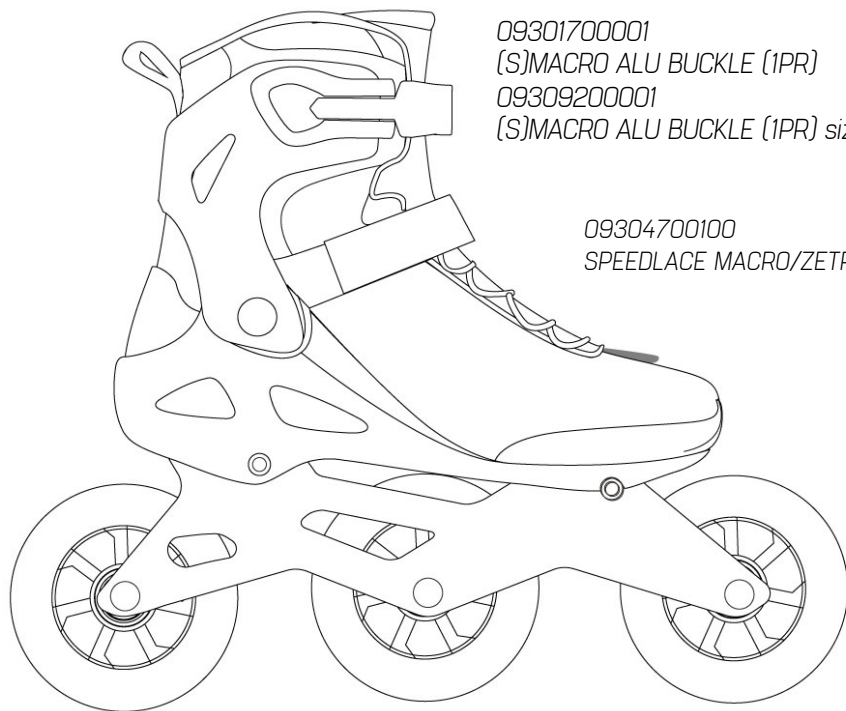

# MACROBLADE 100/110 3WD

09301700001  
 (S)MACRO ALU BUCKLE (1PR)  
 09309200001  
 (S)MACRO ALU BUCKLE (1PR) size 250-315

09304700100  
 SPEEDLACE MACRO/ZETRA ELITE (1PR)

06950300101  
 SUPREME 110/85A (6PCS)  
 06951700101  
 SUPREME 100/85A (6PCS)

07100000812	MACROBLADE 110 3WD
07100100A00	MACROBLADE 110 3WD W
07100200S25	MACROBLADE 100 3WD
07100300V13	MACROBLADE 100 3WD W

09303800001  
 (S)BRAKE SUPP.3WD E2/MACRO/SIRIO (1PC)

09204000001  
 (S)BRAKE AXLE (RACINGAXLE) (10PCS)