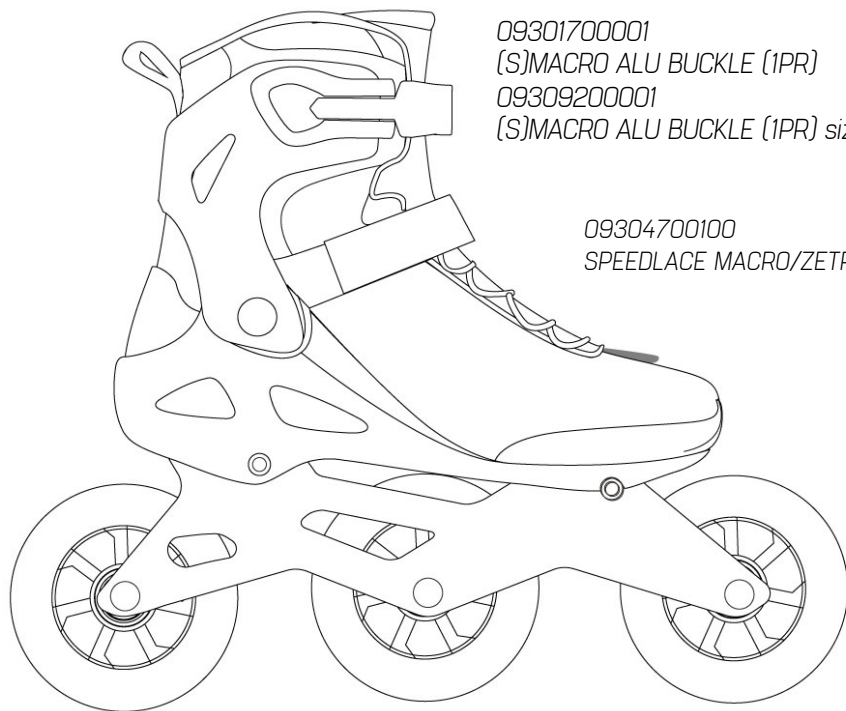

MACROBLADE 100/110 3WD

09301700001
 (S)MACRO ALU BUCKLE (1PR)
 09309200001
 (S)MACRO ALU BUCKLE (1PR) size 250-315

09304700100
 SPEEDLACE MACRO/ZETRA ELITE (1PR)

06950300101
 SUPREME 110/85A (6PCS)
 06951700101
 SUPREME 100/85A (6PCS)

07100000812	MACROBLADE 110 3WD
07100100A00	MACROBLADE 110 3WD W
07100200S25	MACROBLADE 100 3WD
07100300V13	MACROBLADE 100 3WD W

09303800001
 (S)BRAKE SUPP.3WD E2/MACRO/SIRIO (1PC)

09204000001
 (S)BRAKE AXLE (RACINGAXLE) (10PCS)