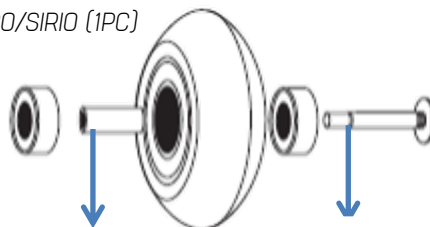

09204200001
BEARING SPACERS ALU 8MM (8PCS)

09203000001
RACING AXLES (9PCS)